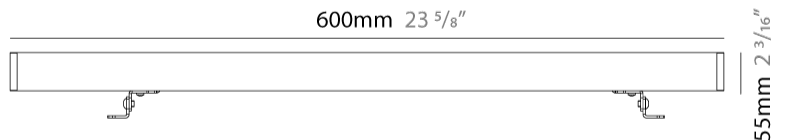

GENERAL

Series: Mini Corniche
Brand: Platek
Division: Exterior
Mounting Type: Surface
Mounting Location: Wall
Subcategory: Wallwash

PHYSICAL

Shape: Rectangle
Length (mm): 600
Length (in): 23 ⁵/₈
Width (mm): 32
Width (in): 1 ¹/₄
Height (mm): 32
Height (in): 1 ¹/₄
Extension (mm): 55
Extension (in): 2 ³/₁₆
Light Distribution: Adjustable / Direct
Weight (kg): 1.8
Weight (lbs): 4.0
Screws: A4 stainless steel
Diffuser: Clear tempered glass
Gasket: Gore-Tex valve to prevent condensation inside the fitting.
Fixture Finish: [BLK](#) / [WHI](#) / [GRY](#) / [COR](#) / [ANT](#) / [BRZ](#)
Fixture Material: Extruded Aluminum

ELECTRICAL

Lamp Type: LED
Input Wattage (W): 18.5 / 10.5 (Dif.)
Total Output Wattage (W): 18 / 10 (Dif.)
Driver Included: No
Driver Location: Remote
Driver Type: Constant Voltage - 120 / 277Vac
Driver Class: Class 2
Input Voltage (V): 120 - 277
Output Voltage (V): 24
Upon Request: (Not included - see components [IP65 or higher enclosure to be supplied by others]) 0-10Vdc dimming / Phase dimming / Non-dimming 120/277Vac

LED

Number of LEDs: 18
Color Temperature (°K): [3000](#) / [4000](#)
Max. Delivered Lumen (lm): 1500 / 1560
Nominal Lumen (lm): 2520 / 2610
CRI: >80 CRI
Lamp Life (hrs): 60000

OPTICAL

Optic°: [13](#) / [26](#) / [40](#) / [DIF](#) / [ELL](#)

RATINGS AND CERTIFICATIONS

Certified By: Certified for North American Standards
IP rating: IP65
IK Rating: IK07
Bug Rating: B2 U1 G0

PROJECT
TYPE
SPECIFIER
QUANTITY
DATE