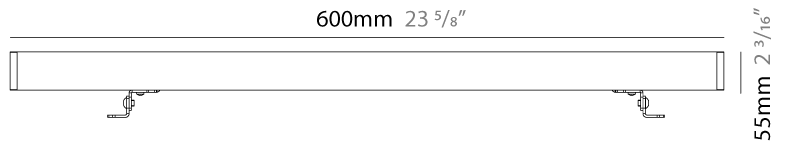

1. To build a product code in our configurator select the specify button on the base model # product page
2. To build a manual product code on this datasheet choose from the options listed below in blue font and add the suffix to the base model #

GENERAL

Series: Mini Corniche
Brand: Platek
Division: Exterior
Mounting Type: Surface
Mounting Location: Wall
Subcategory: Wallwash

PHYSICAL

Shape: Rectangle
Length (mm): 600
Length (in): 23 ⁵/₈"
Width (mm): 32
Width (in): 1 ¹/₄"
Height (mm): 32
Height (in): 1 ³/₁₆"
Extension (mm): 55
Extension (in): 2 ³/₁₆"
Light Distribution: Adjustable / Direct
Weight (kg): 1.8
Weight (lbs): 4.0
Screws: A4 stainless steel
Diffuser: Clear tempered glass
Gasket: Gore-Tex valve to prevent condensation inside the fitting.
Fixture Finish: BLK / WHI / GRY / COR / ANT / BRZ
Fixture Material: Extruded Aluminum

ELECTRICAL

Lamp Type: LED
Total Output Wattage (W): 23
Dimming: Bluetooth technology or DMX
Control Gear: DMX
Driver Included: No
Driver Location: Remote
Driver Type: Constant Current - Universal
Driver Class: Class 2
Input Voltage (V): 120 - 277
Constant Current (MA): 500

LED

Number of LEDs: 16
Color Temperature (°K): RGBW
CRI: >80 CRI
Lamp Life (hrs): 60000
Special LEDs offerings: RGBW

OPTICAL

Optic°: 26 / 40 / ELL

RATINGS AND CERTIFICATIONS

Certified By: Certified for North American Standards
IP rating: IP65
IK Rating: IK07
Bug Rating: B1 U0 G0

PROJECT
TYPE
SPECIFIER
QUANTITY
DATE

32mm 1 ¹/₄"

30mm 1 ³/₁₆"